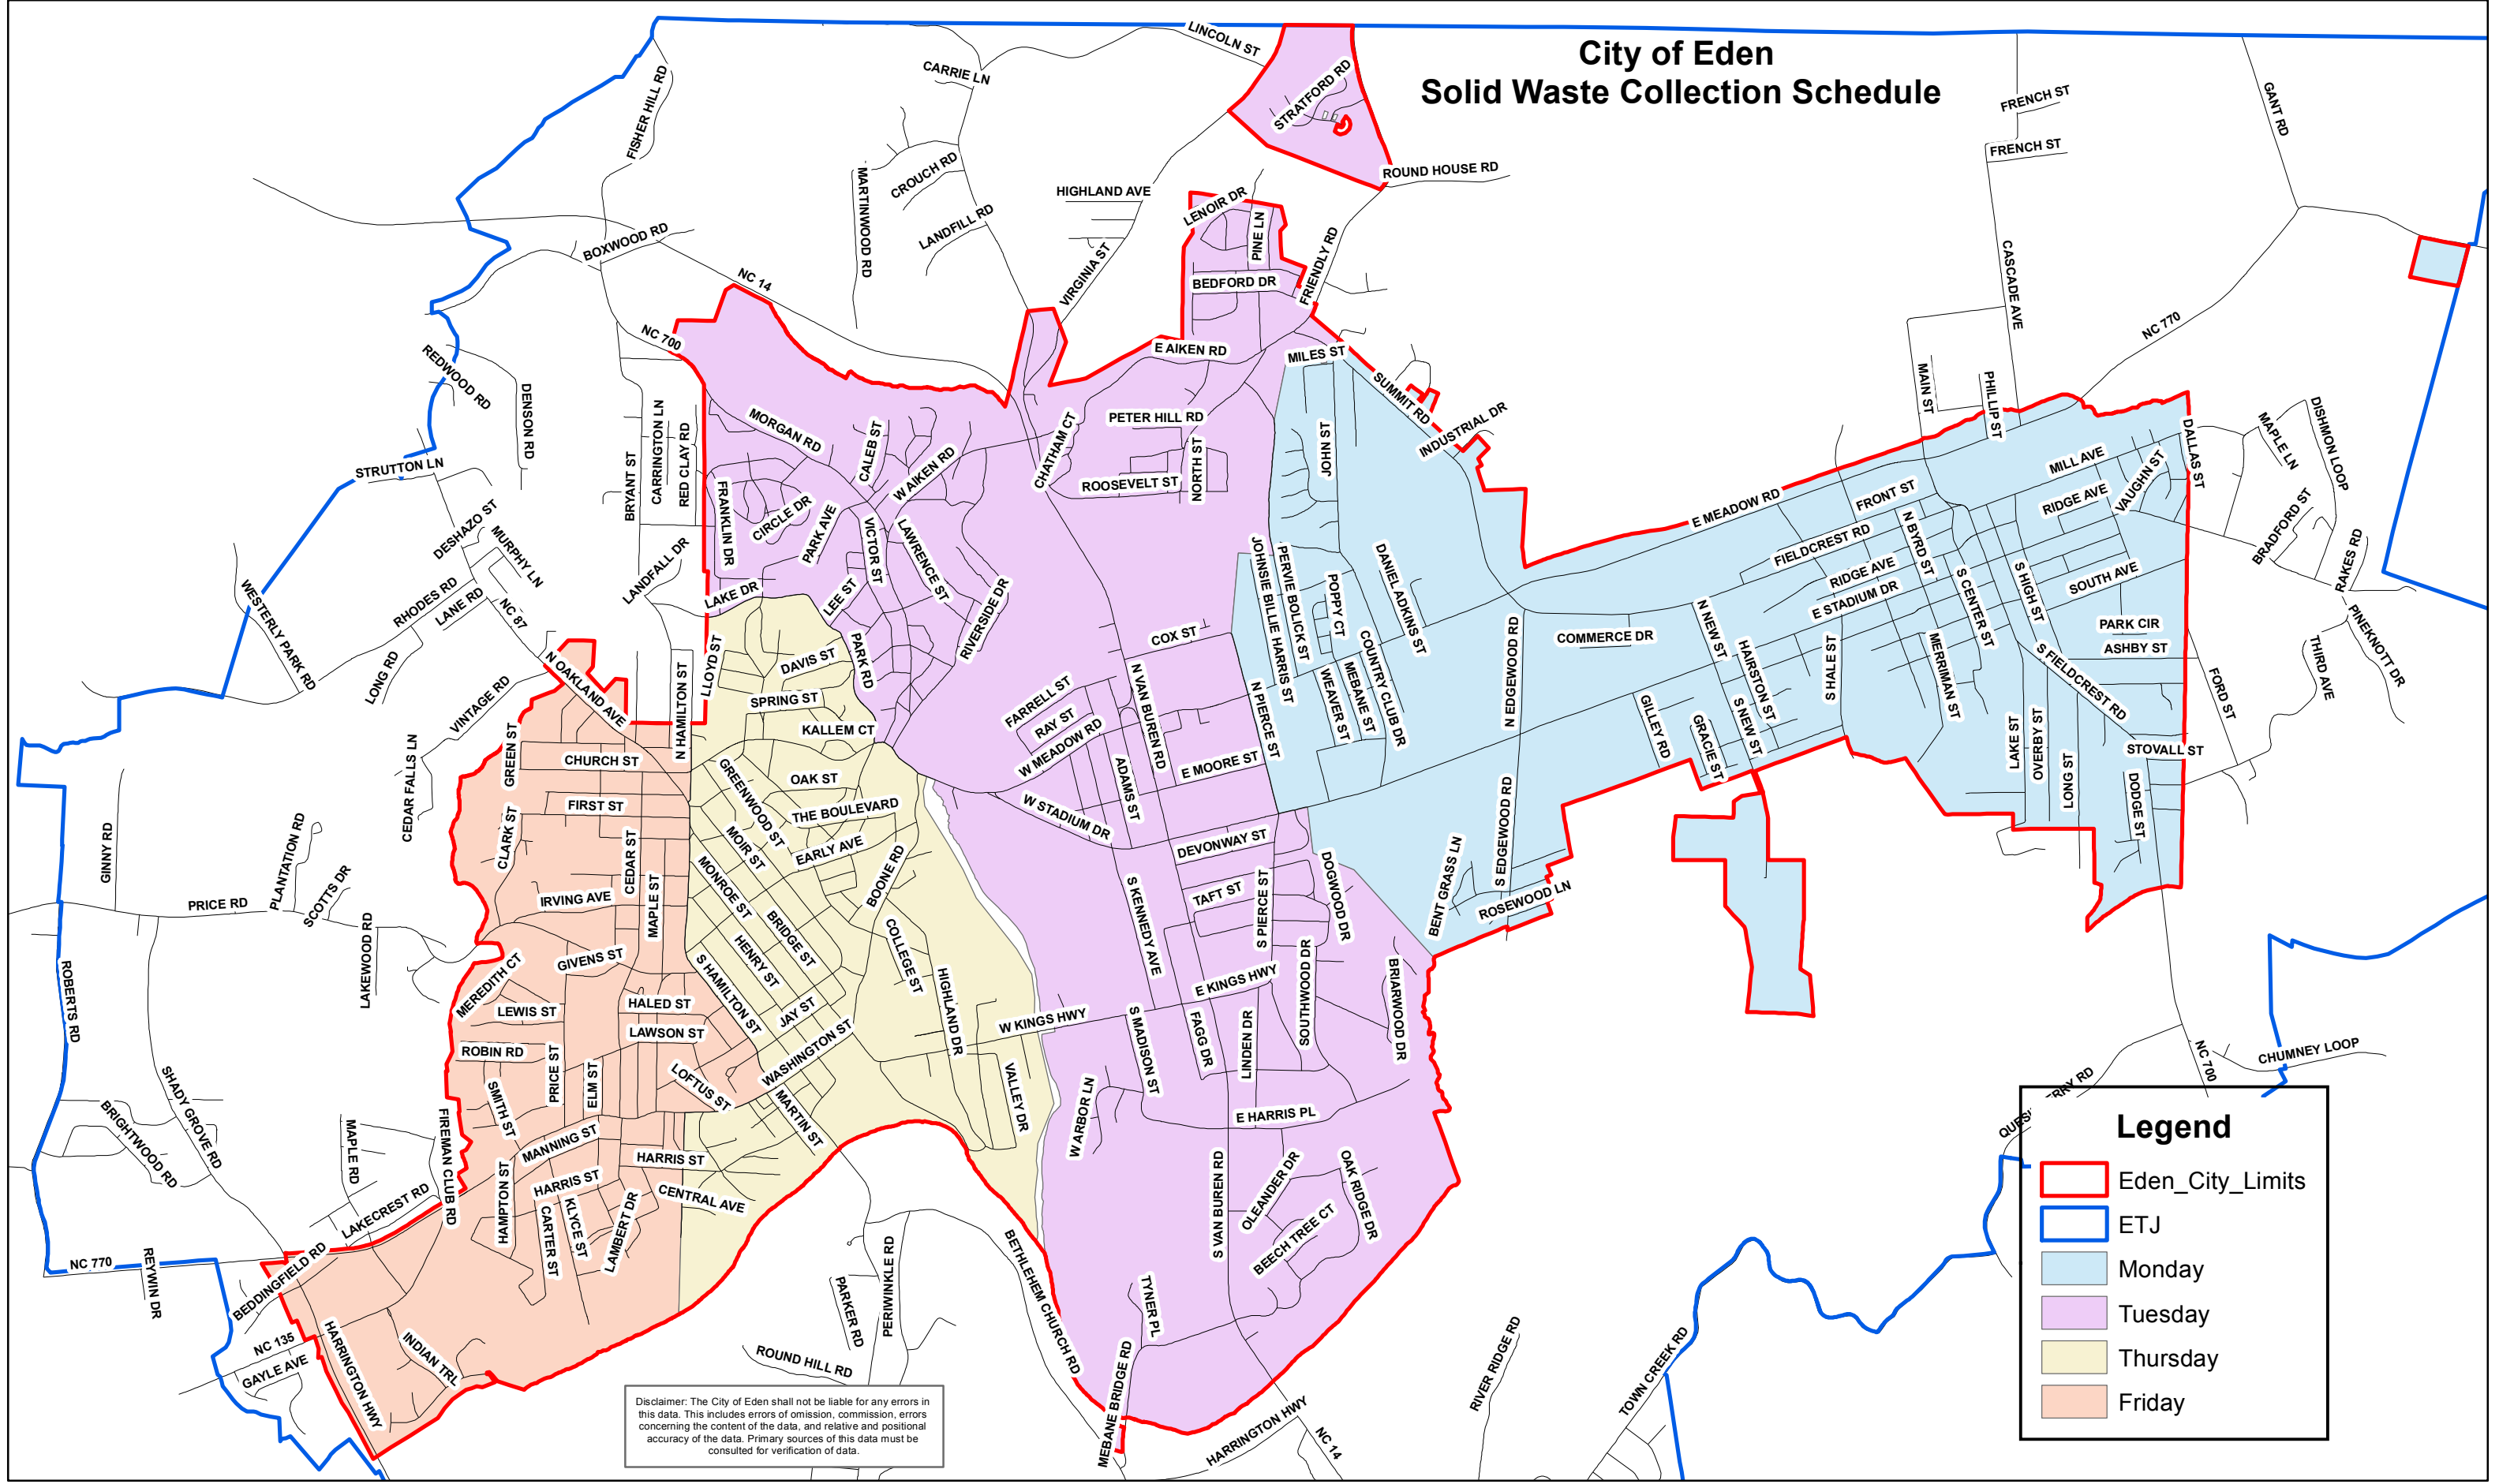

City of Eden Solid Waste Collection Schedule

Legend

- Eden_City_Limits
- ETJ
- Monday
- Tuesday
- Thursday
- Friday

Disclaimer: The City of Eden shall not be liable for any errors in this data. This includes errors of omission, commission, errors concerning the content of the data, and relative and positional accuracy of the data. Primary sources of this data must be consulted for verification of data.